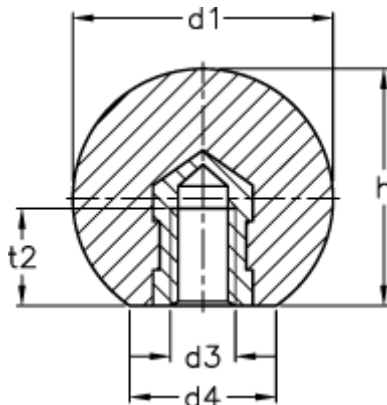

Article number: 20129410

Description: E+G Ball knob DIN 319-KU-20-M5-E

## Measures

---

d1	= 20
d3	= M5
d4 approx.	= 12
h	= 18.0
t2 min.	= 7.5